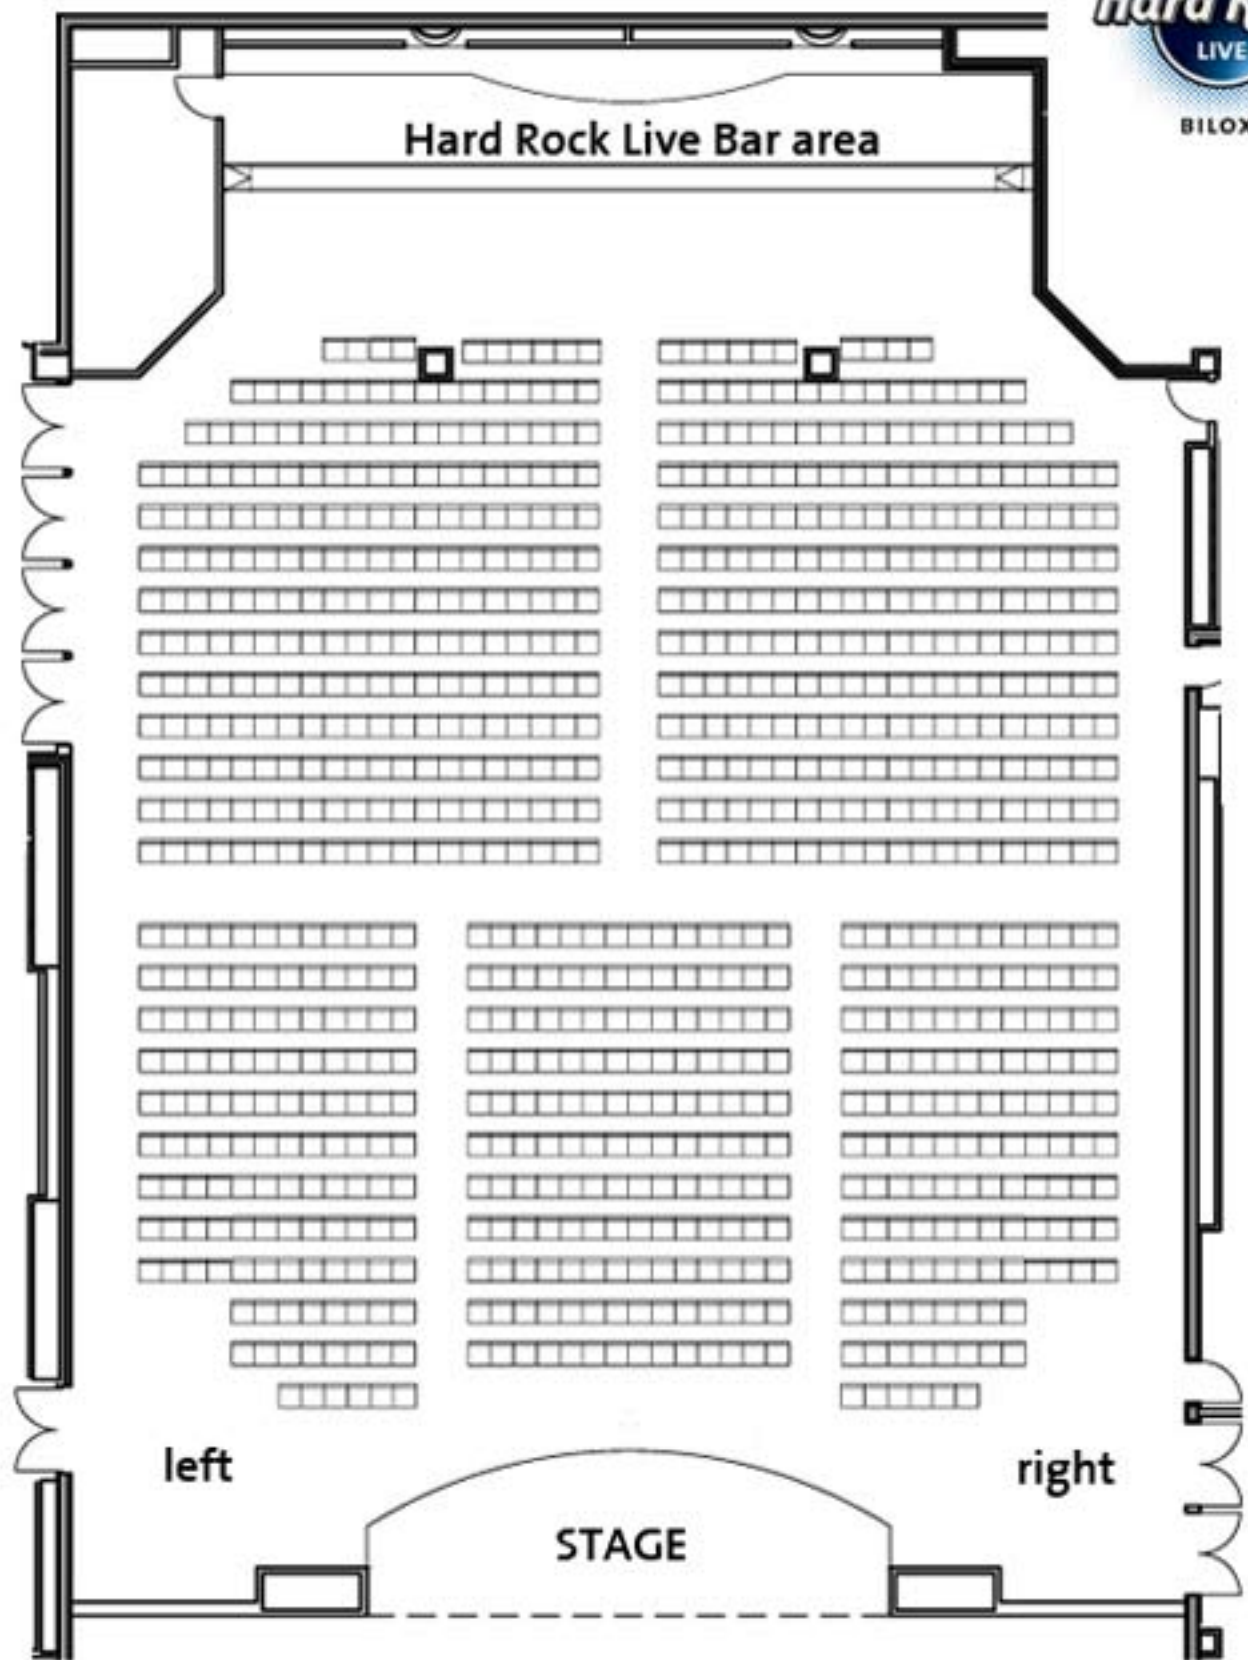

Hard Rock Live-Lower level

*Seating rows are numbered. Row 1 is closest to the stage.
*Individual seats are numbered from left to right.